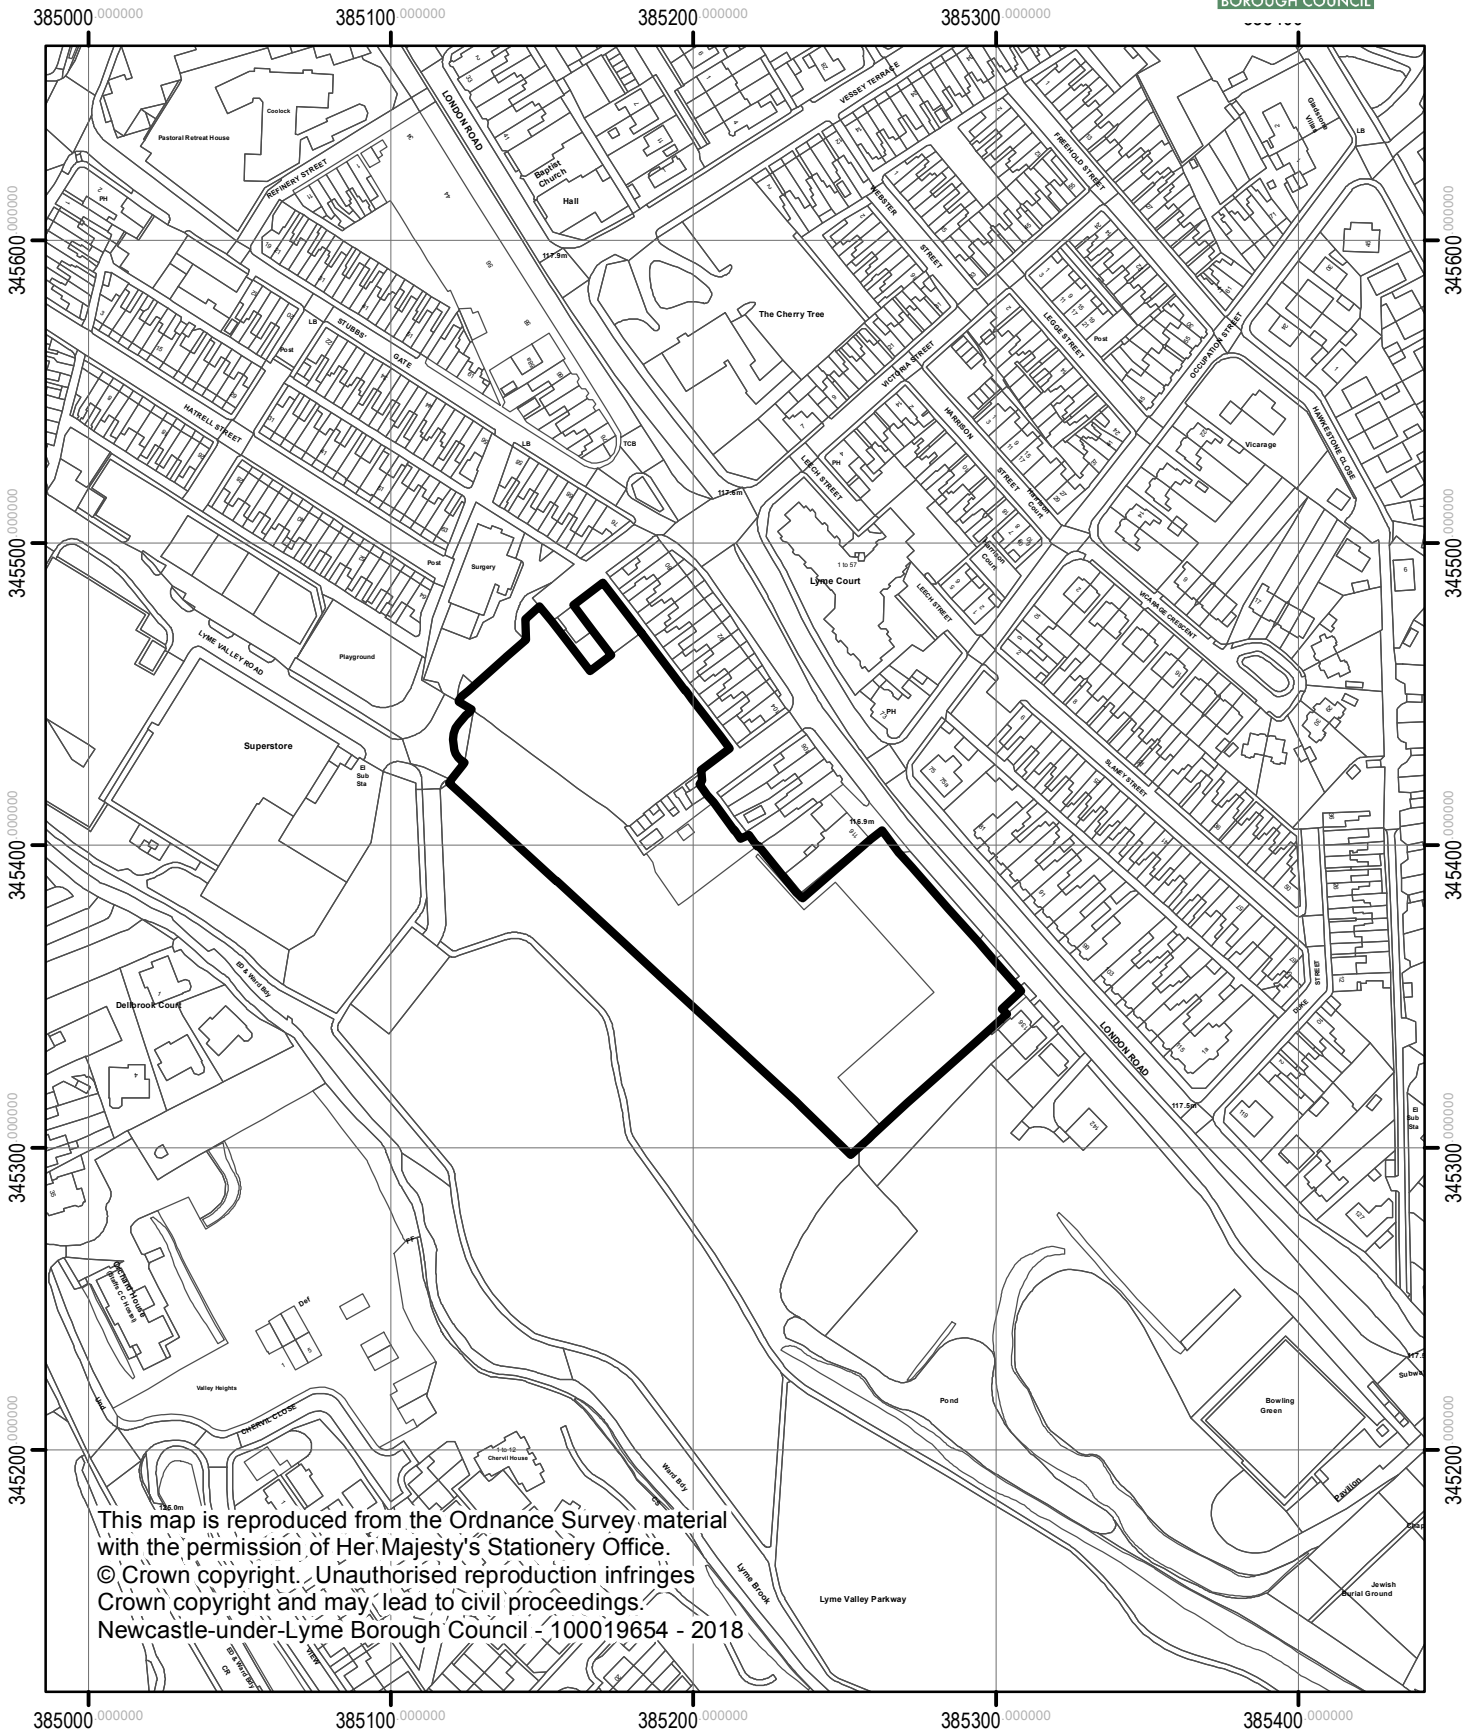

Former Bristol Street Motors Site London Road, ST5 1LZ

This map is reproduced from the Ordnance Survey material with the permission of Her Majesty's Stationery Office.
© Crown copyright. Unauthorised reproduction infringes Crown copyright and may lead to civil proceedings.
Newcastle-under-Lyme Borough Council - 100019654 - 2018